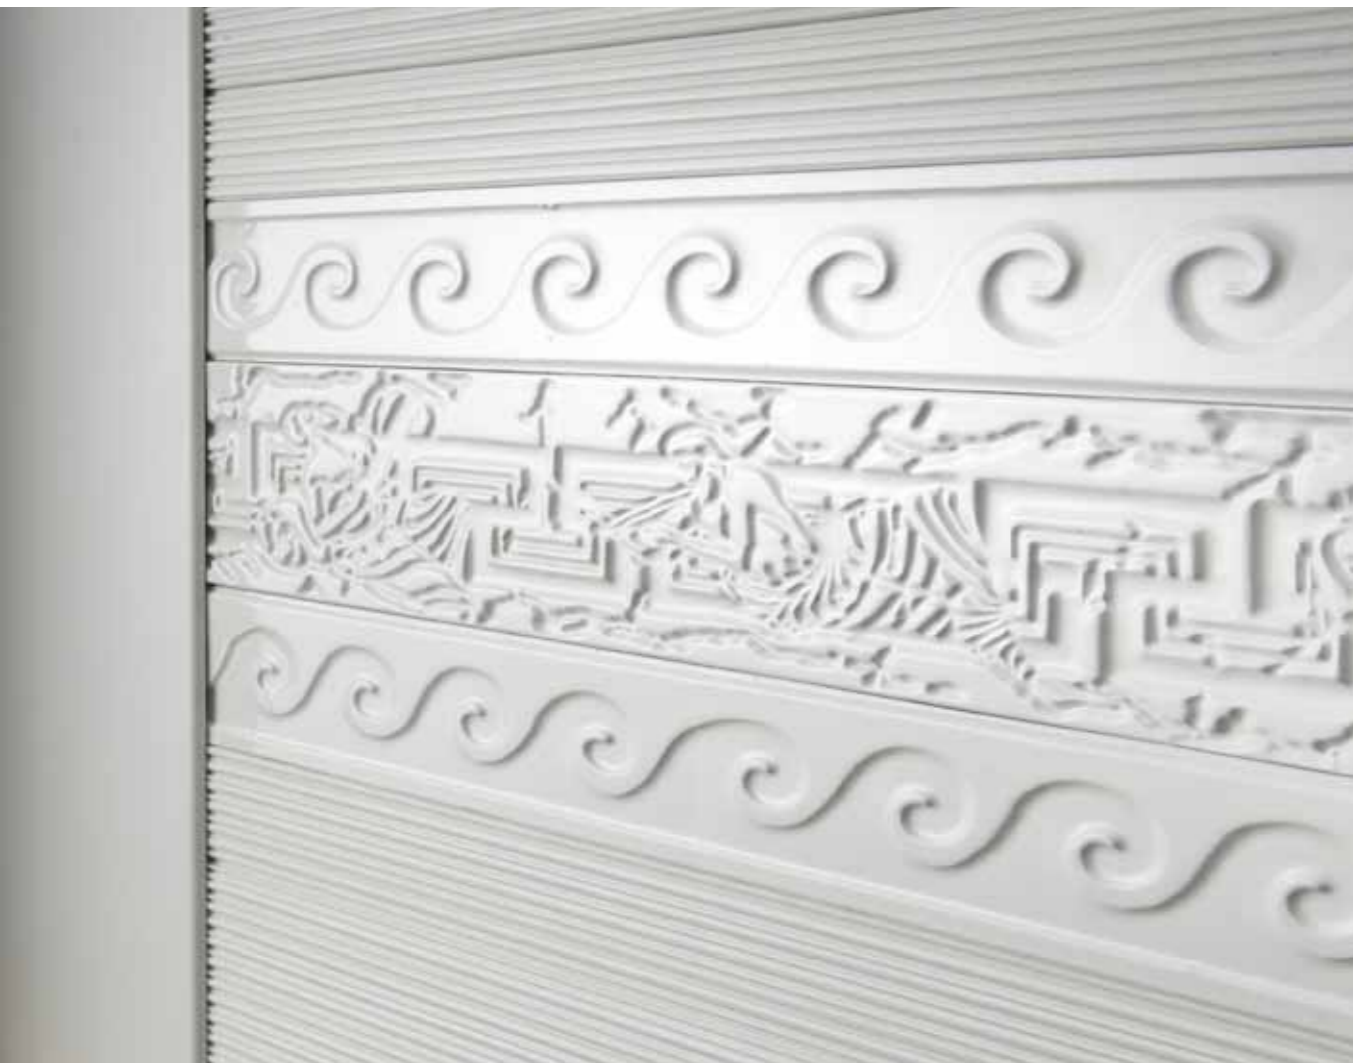

PASHÀ CERAMIC
SH2CER BIANCO / R 9003 / GRECA BIANCO LUCIDO
SH2CER WHITE / R 9003 / WHITE GLOSSY GREEK INSERT

PASHÀ GOLD
SH1B1IV ROVERE NERO / INSERTO VETRO DECORO MEDUSA / COPRIFILI INSERTO MEDUSA
SH1B1IV BLACK OAK / GLASS MEDUSA DECORATION / ARCHITRAVES WITH MEDUSA INSERT